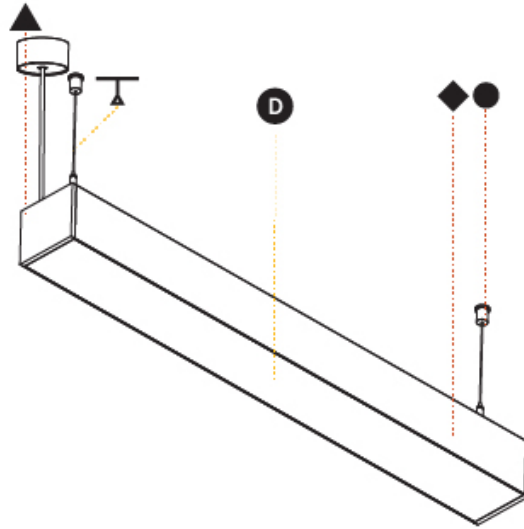

A300096-

PROJECT _____

TYPE _____

SPECIFIER _____

QUANTITY _____

DATE _____

A