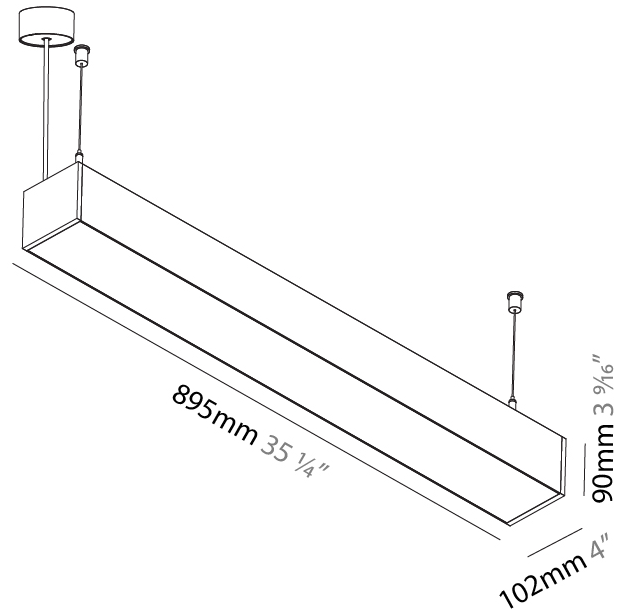

GENERAL

Series: Idaho
Subseries: Idaho 100
Brand: Prolicht
Division: Architectural
Mounting Type: Suspension
Mounting Location: Ceiling
Subcategory: Profile

PHYSICAL

Shape: Rectangle
Length (mm): 895
Length (in): 35 1/4
Width (mm): 102
Width (in): 4
Height (mm): 90
Height (in): 3 9/16
Max. Overall Height (mm): 2090
Max. Overall Height (in): 82 5/16
Light Distribution: Direct
Weight (kg): 4.779
Weight (lbs): 10.51
Diffuser: PMMA - Opal or Micro-Prism
Fixture Finish: ANA / SSR / BKV / CWI / CRY / HAB / MSR / UFT / ITA / RUA / OGR / FTG / MYG / RWR / LOD / PUS / FRO / FUP / KIA / POP / BLS / SPG / MEY / GOH / GUM / CHC / COM / ABZ / JAG / OBR / MOS / ROR
Fixture Material: Aluminum
Cable Details: 2000mm or 6000mm Transparent Cable

ELECTRICAL

Lamp Type: LED (Zhaga Standard)
Input Wattage (W): 15
Total Output Wattage (W): 12
Dimming: Non-Dimming / Phase Dimming (120Vac only) / 0-10V Dimming
Driver Included: Yes
Driver Location: Integrated
Driver Type: Constant Current - 120 / 277Vac
Driver Class: Class 2
Input Voltage (V): 120 - 277
Constant Current (MA): 350

LED

Color Temperature (°K): 3000 / 3500 / 4000
Max. Delivered Lumen (lm): 1510 / 1568 / 1600
CRI: >80 CRI
Lamp Life (hrs): 50000

OPTICAL

RATINGS AND CERTIFICATIONS

Certified By: Certified for North American Standards
IP rating: IP20