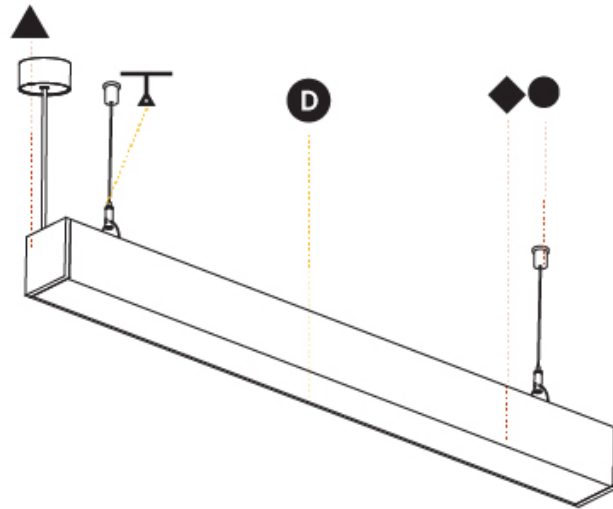

IDAHO 75 SUSPENSION

A300057-

PROJECT _____

TYPE _____

SPECIFIER _____

QUANTITY _____

DATE _____